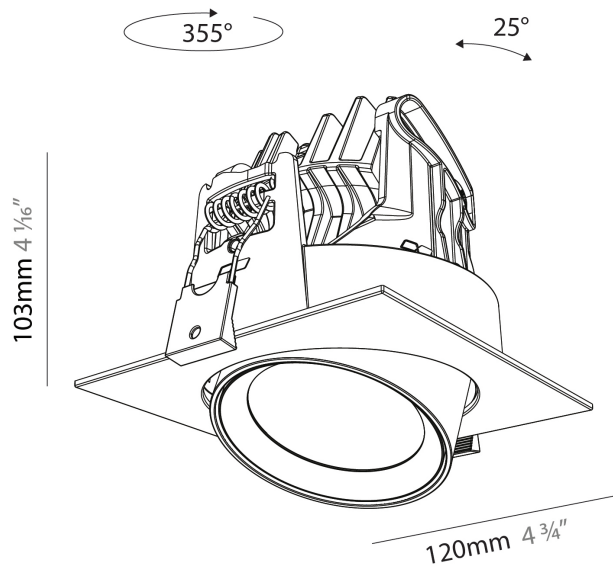

PHYSICAL

Shape: Cylinder
Diameter (mm): 120
Diameter (in): 4 3/4
Length (mm): 120
Length (in): 4 3/4
Height (mm): 105
Height (in): 4 1/8
Min. Recessing Depth (mm): 120
Min. Recessing Depth (in): 4 3/4
Light Distribution: Adjustable / Direct
Weight (kg): 0.665
Diffuser: Lens Pack - No Lens / Opal / Linear Spread Lens / Honeycomb / Spread Lens
Fixture Finish: SSR / BKV / CWI / CRY / HAB / UFT / ITA / RUA / FTG / MYG / LOD / PUS / FRO / FUP / KIA / POP / BLS / SPG / MEY / GOH / GUM / CHC / COM / ABZ / JAG / OBR / MOS / ROR
Fixture Material: Aluminum
Cut-out Measurements: Dia. 112mm / 4 7/16"

ELECTRICAL

Lamp Type: LED (Zhaga Standard)
Input Wattage (W): 20.5
Total Output Wattage (W): 18.1
Dimming: Tri-Mode (Non-Dimming and Phase Dimming (120Vac only) and 0-10V Dimming)
Driver Included: Yes
Driver Location: Recessed Housing
Driver Type: Constant Current - Universal
Driver Class: Class 2
Input Voltage (V): 120 - 277
Constant Current (MA): 500

LED

Color Temperature (°K): 2700 / 3000 / 3500 / 4000
Max. Delivered Lumen (lm): 1432 / 1542 / 1432 / 1636
Nominal Lumen (lm): 1668 / 1797 / 1668 / 1907
CRI: >90 CRI
Lamp Life (hrs): 50000

OPTICAL

Reflector°: 10
Adjustability: Rotational 350° / Tilt 25°

RATINGS AND CERTIFICATIONS

Certified By: CSA Certified to UL and CSA Standards
IP rating: IP20